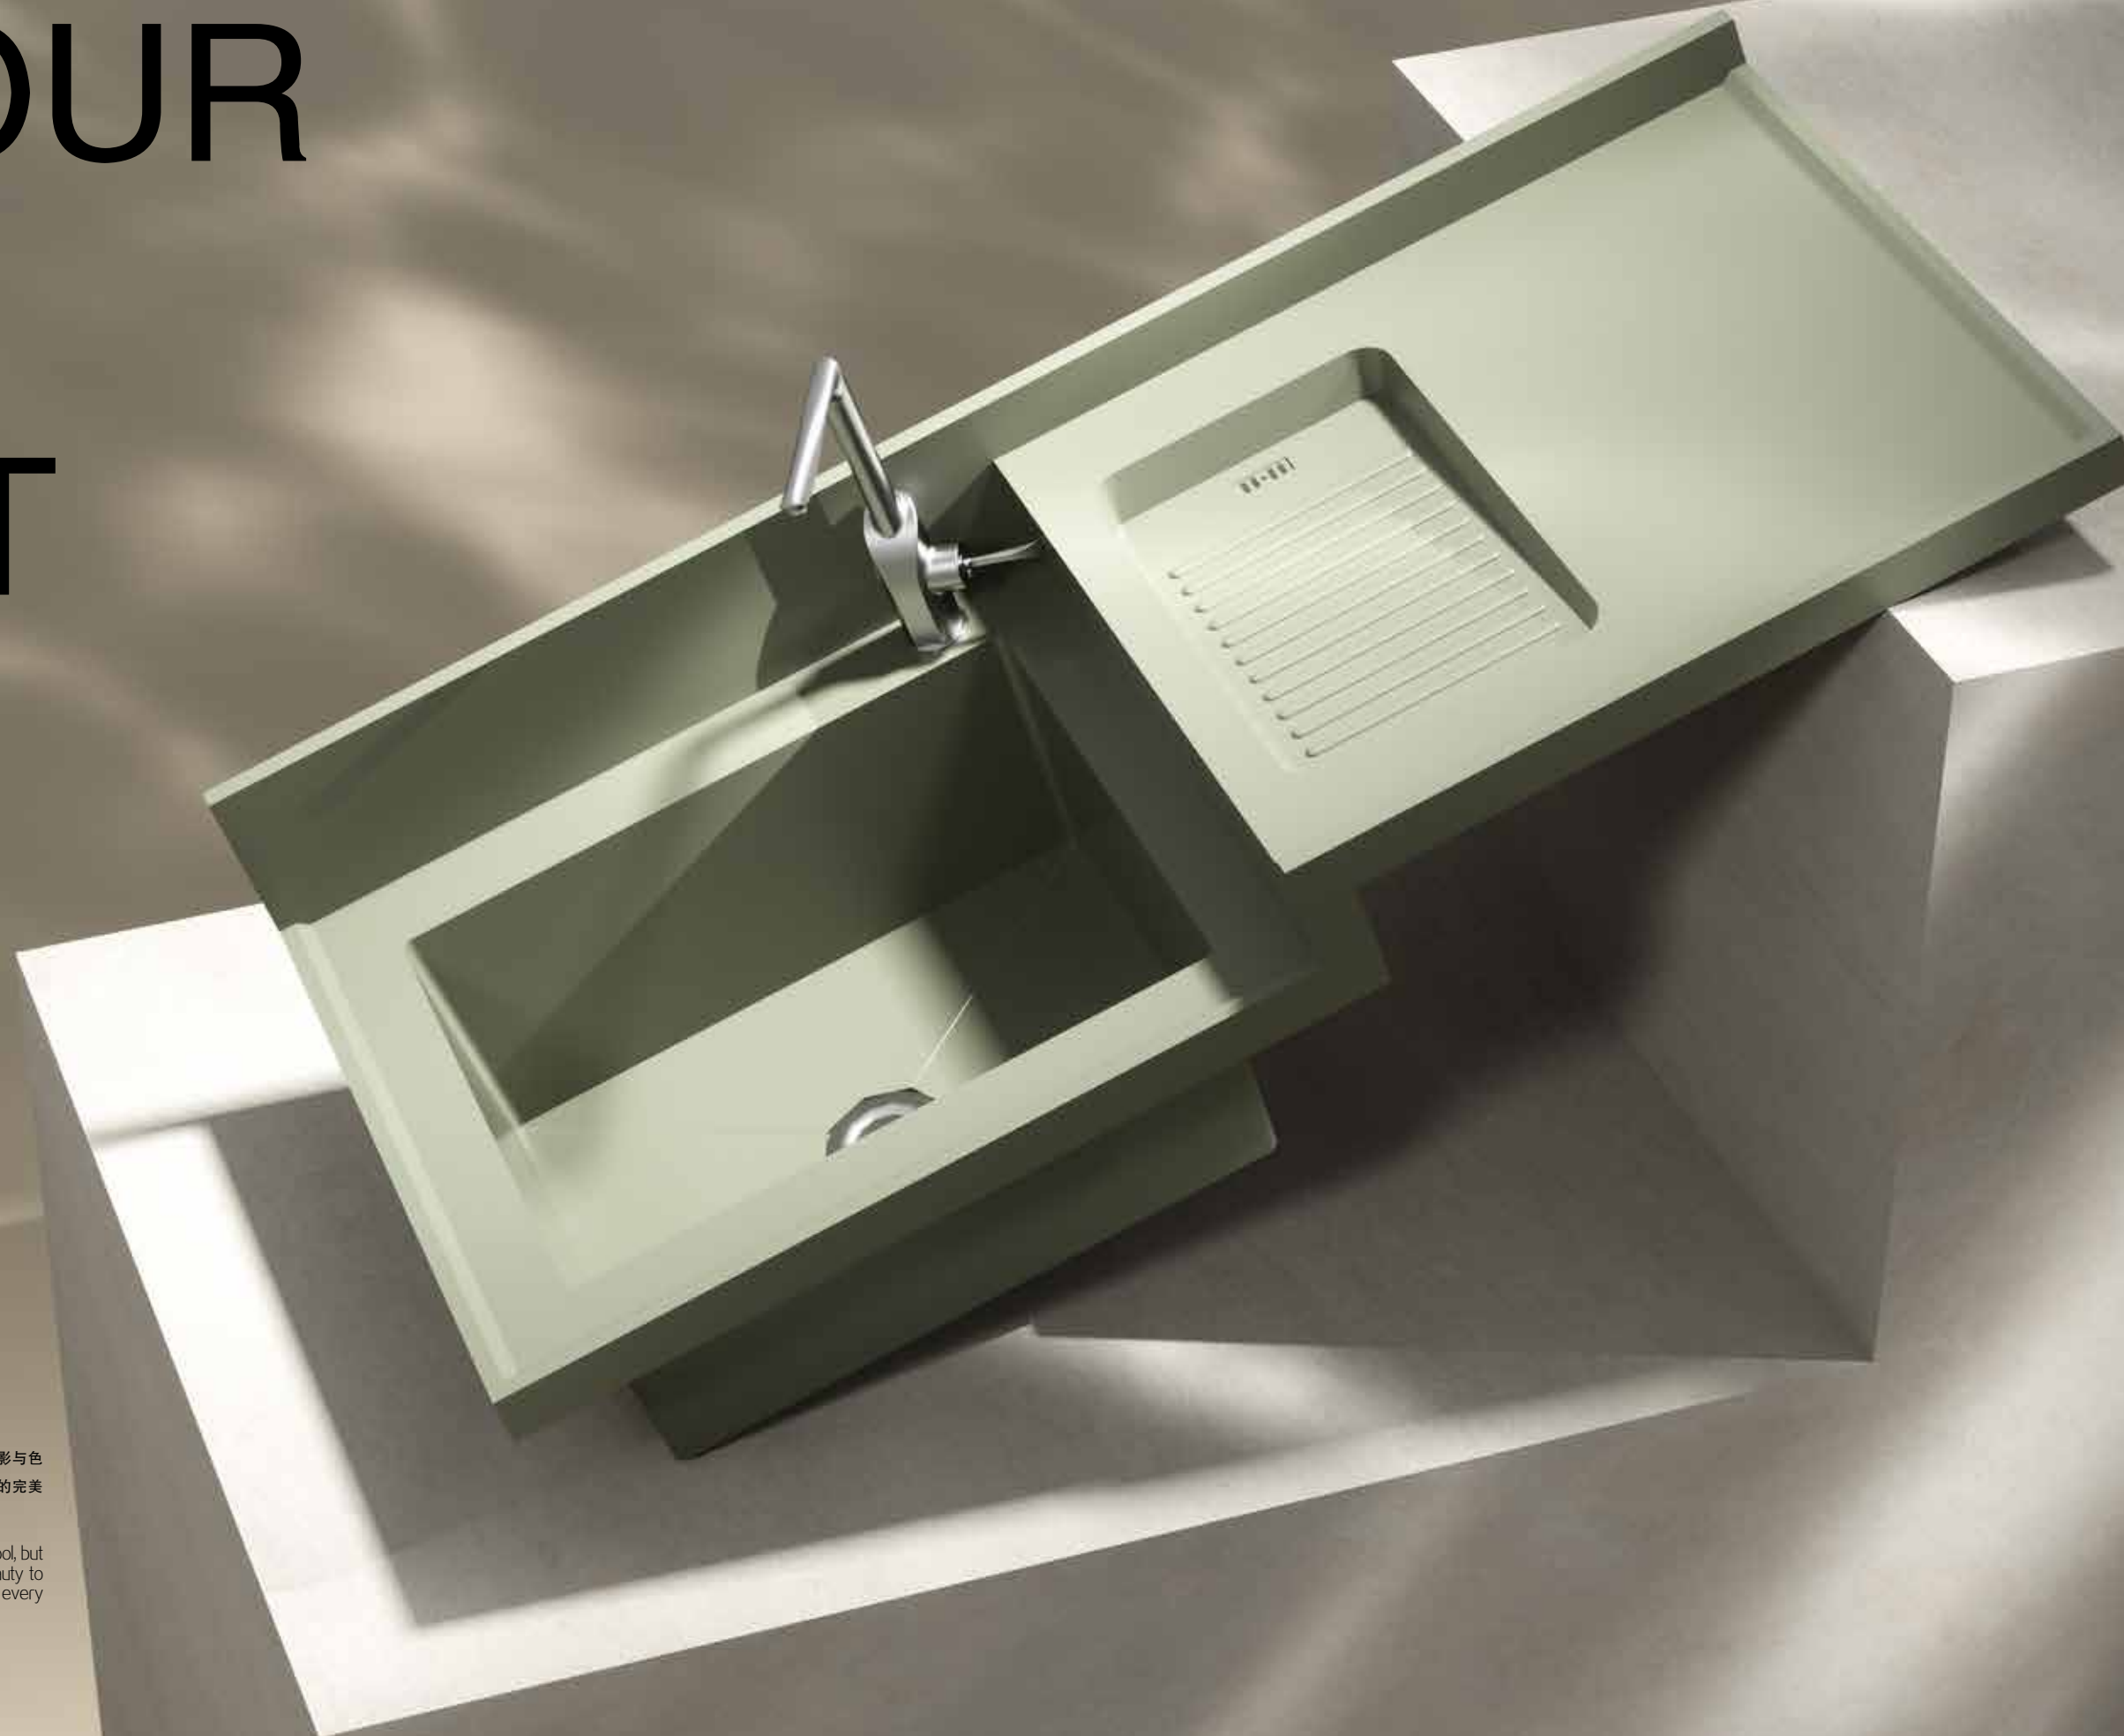

COLOUR AND LIGHT

选择我们的不锈钢盆，您不仅仅会拥有一个耐用的工具，还会拥有一个光影与色彩的魔法源泉，为您的日常生活增添更多的乐趣和美感。这是色彩与光影的完美结合，让每一次使用都成为一场视觉盛宴。

By choosing our stainless steel basin, you will not only have a durable tool, but also a magic source of light and colour that will add more fun and beauty to your daily life. It's the perfect combination of colour and light, making every use a feast for the eyes.