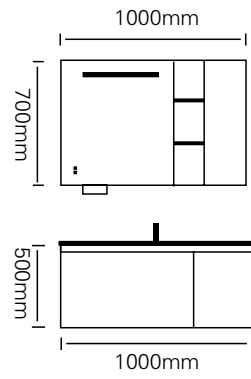

型号 : JG-2078

主柜 /Main cabinet: 1000 × 500 × 500mm
镜柜 /Mirror cabinet: 1000 × 150 × 700mm
材质 /Material : 不锈钢
颜色 /Colour: 木迹子午灰
台面 /Stone: 陶瓷盆