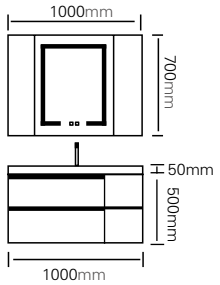

型号 : JG-1043

主柜 /Main cabinet: 1000 × 500 × 500mm
镜柜 /Mirror cabinet: 1000 × 150 × 700mm
材质 /Material : 不锈钢
颜色 /Colour: 浅白灰
台面 /Stone: 意大利浅灰岩板
备注: 可定制 800、900、1000mm