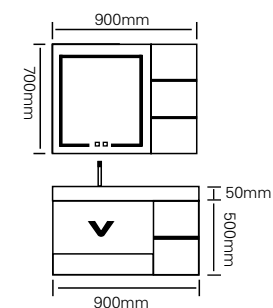

型号 : JG-1039

主柜 /Main cabinet: 900 × 500 × 500mm
镜柜 /Mirror cabinet: 900 × 150 × 700mm
材质 /Material : 不锈钢
颜色 /Colour: 直纹海棠
台面 /Stone: 鱼肚白岩板