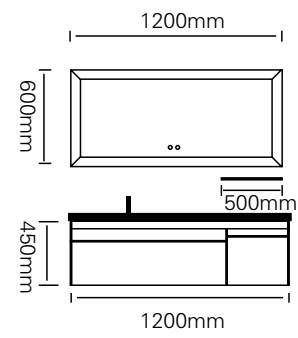

型号 : JG-2057

主柜 /Main cabinet : 1200 × 550 × 450mm

镜子 /Mirror : 1200 × 600mm

层架 /Shelf : 500 × 120mm

材质 /Material : 不锈钢

颜色 /Colour : 灯草灰木纹

台面 /Stone : 意大利浅灰岩板

Choose pleasure and authenticity in every detail, The bathroom is a living place that mixes different elements and materials and decorates it like any other space in the house.