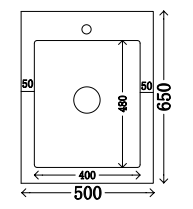

P-114-L/R

尺寸：500x650mm
材质：不锈钢烤漆
颜色：C28

可做左右盆 - 可切角 - 任意定制尺寸颜色