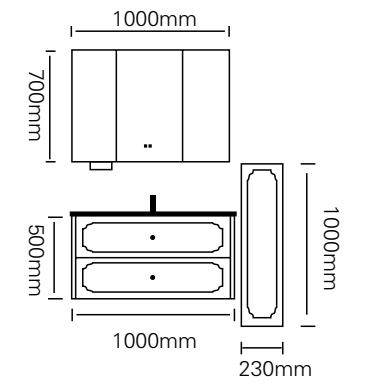

型号 : JG-2060

主柜 /Main cabinet: 1000 × 500 × 500mm
镜柜 /Mirror cabinet : 1000 × 150 × 700mm
侧柜 /Side cabinet: 230 × 500 × 1000mm
材质 /Material : 不锈钢
颜色 /Colour: C59 烤漆
台面 /Stone: C59 不锈钢盆