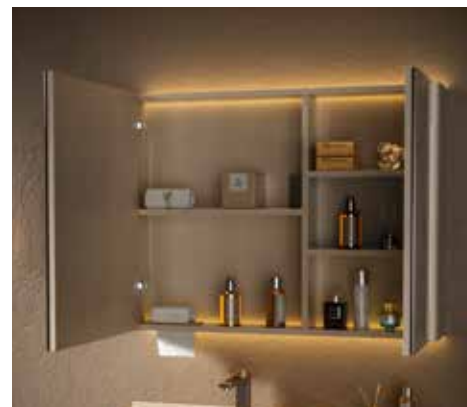

独特的产品设计，一流的工艺与最好的材质的结合，更适合装饰高雅、有品味的卫生间的配套使用，是您奢华卫浴生活的最佳配置。

Unique product design, first-class technology and the combination of the best material, more suitable for decoration elegant, tasteful bathroom supporting the use of your luxury bathroom life is the best configuration.