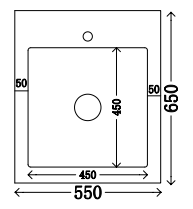

P-112-L/R

尺寸：550x650mm
材质：不锈钢烤漆
颜色：C58

可做左右盆 - 可切角 - 任意定制尺寸颜色