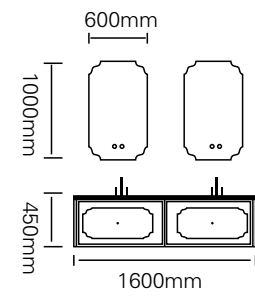

主柜 /Main cabinet: 1600×550×450mm

镜子 /Mirror : 600×1000mm×2

材质 /Material : 不锈钢

颜色 /Colour: 子午灰

台面 /Stone: 子午灰不锈钢盆

精湛的制作工艺，每一个细节都精雕细琢。无论是柜门的平整度，还是拉手的手感，都体现了我们的专业与用心。

Exquisite craftsmanship, every detail is meticulously crafted. Both the flatness of the cabinet door and the feel of the handle reflect our professionalism and dedication.