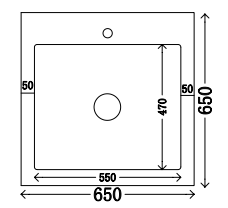

P-115-L/R

尺寸：650x650mm
材质：不锈钢烤漆
颜色：牛油果绿

可做左右盆 - 可切角 - 任意定制尺寸颜色